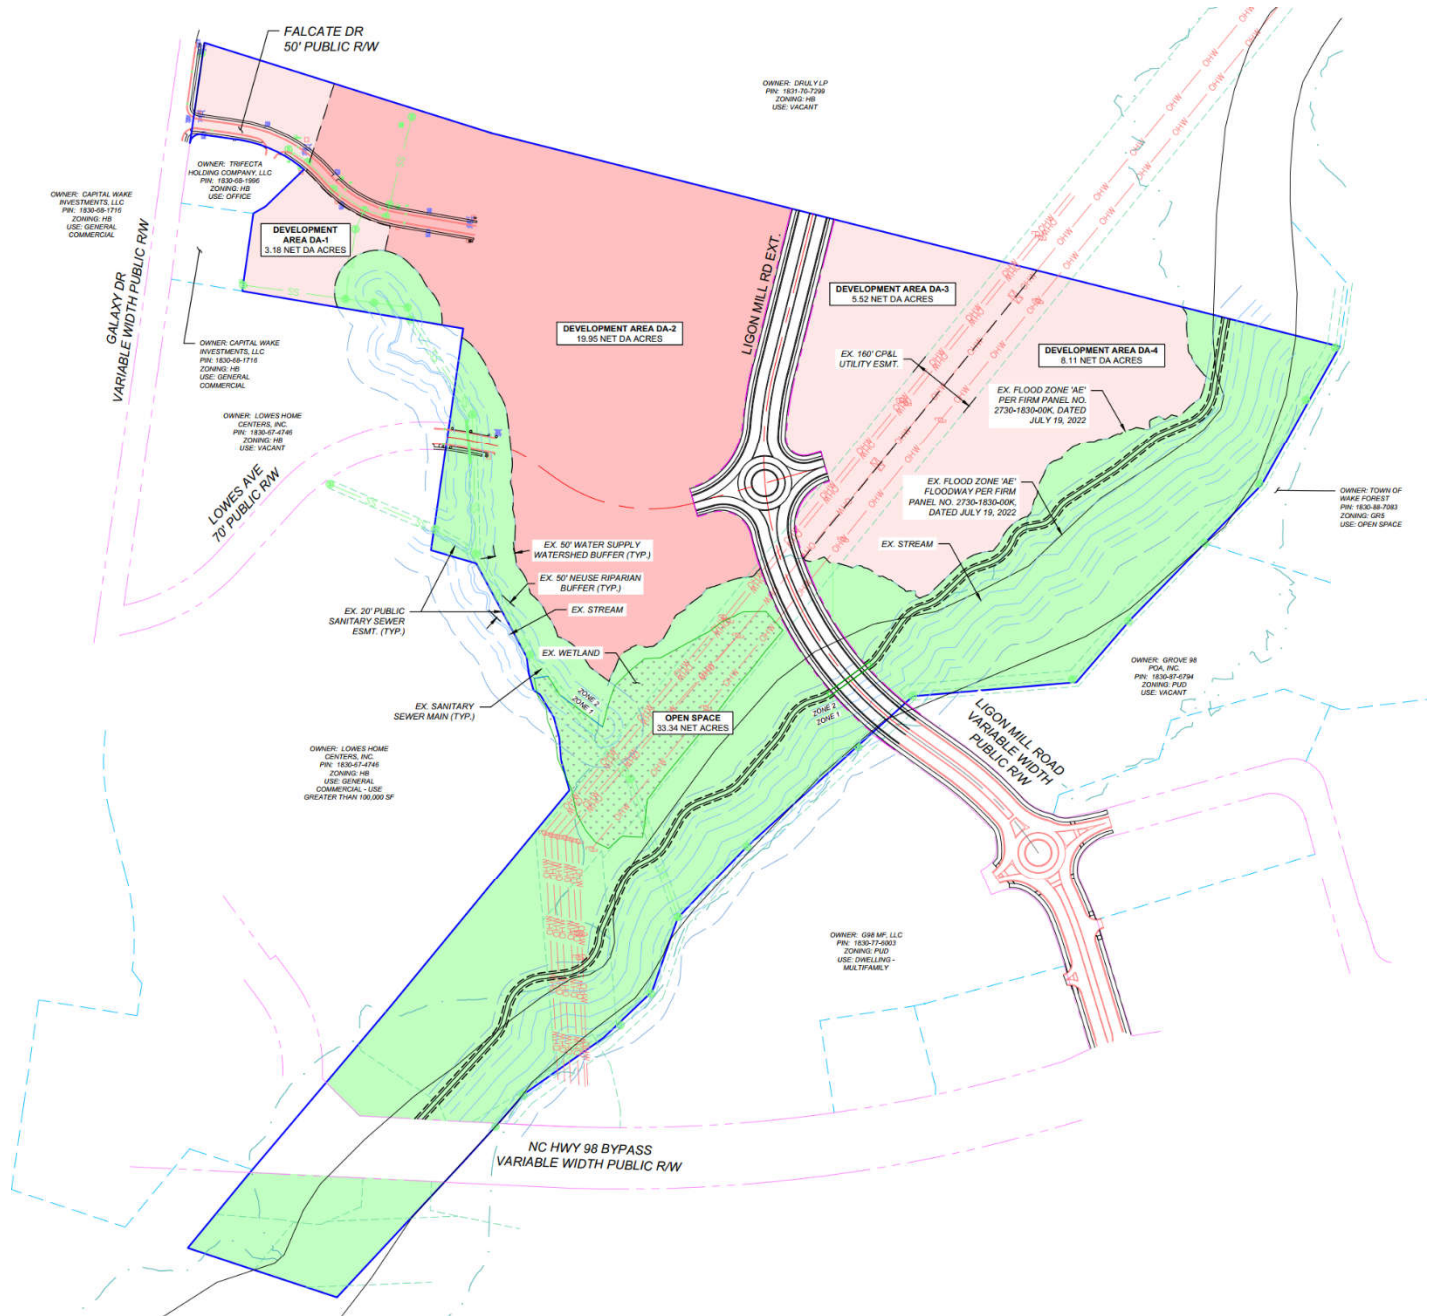

# Grovedale

## Planned Unit Development (PUD)

TOWN OF WAKE FOREST, NORTH CAROLINA  
INITIAL SUBMITTAL DATE: OCTOBER 16<sup>th</sup>, 2024

**Applicant/Developer:**  
**Alliance Group of NC, LLC**  
7208 Falls of Neuse #101  
Raleigh, NC 27615